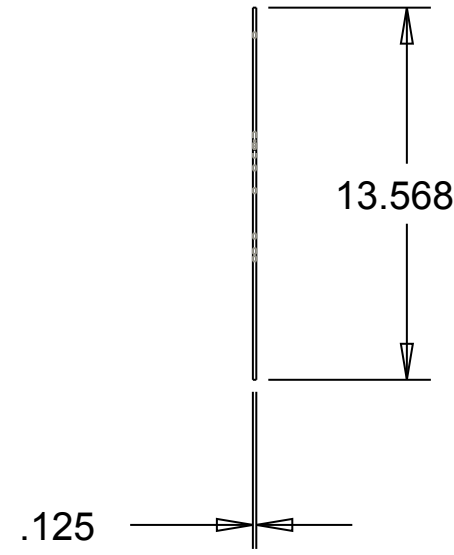

PLOrk bottom plate

drill and tap for feet and

electronics

drill and tap 1/4 -20 3 places