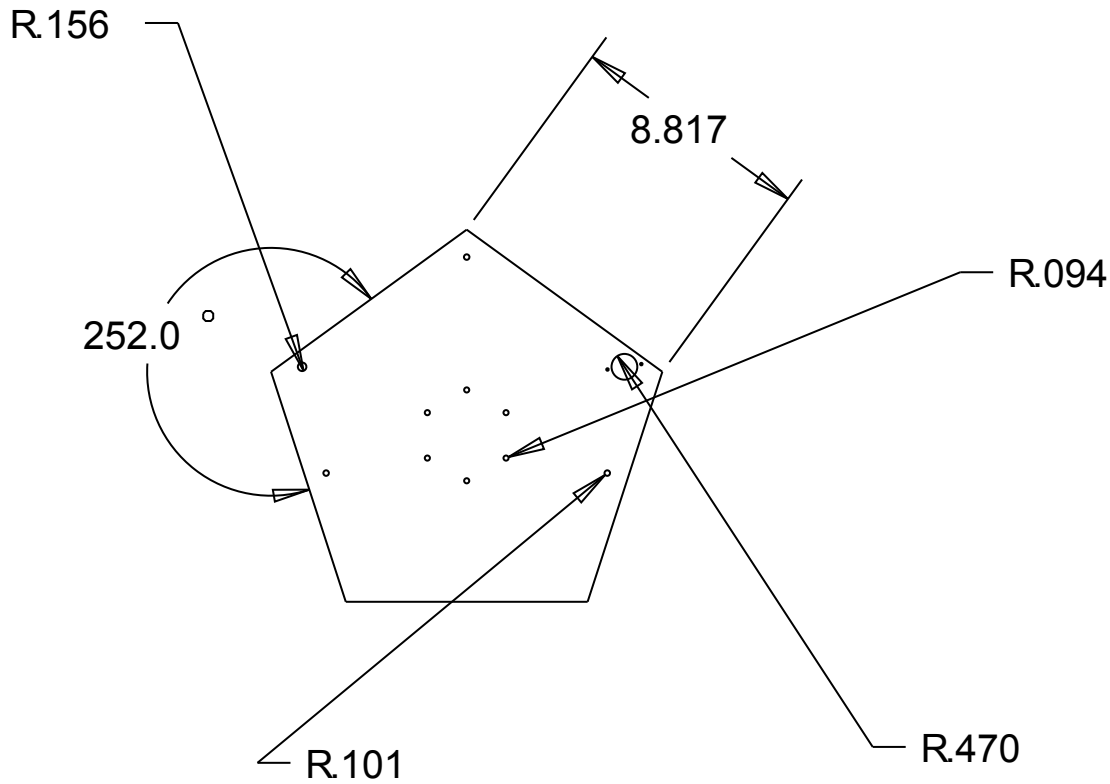

PLOrk bottom plate

drill and tap for feet and

electronics

drill and tap 1/4 -20 3 places